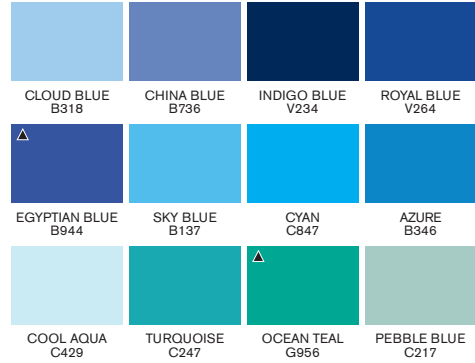

71 + 1 colour chart

SOFT LIME Y828	LEMON Y747	YELLOW Y657	CANARY Y367	SUNFLOWER Y156	APRICOT O538	AMBER O567	PUMPKIN O467
BRIGHT ORANGE O177	RUBY R455	RED R666	POPPY RED R665	BERRY RED R665	MAGENTA M665	MAROON M544	CARMINE R156
PALE PINK R519	ROSE PINK M727	CERISE M647	LILAC V327	PLUM V735	AMETHYST V626	PURPLE V546	PINK PEARL V718
WILD ORCHID V746	INDIGO BLUE V234	ROYAL BLUE V264	AZURE B346	EGYPTIAN BLUE B944	SKY BLUE B137	CYAN C847	COOL AQUA C429
CHINA BLUE B736	CLOUD BLUE B318	PEBBLE BLUE C217	TURQUOISE C247	OCEAN TEAL G956	LUSH GREEN G756	MINT GREEN G637	GRASS G457
FOREST GREEN G356	BRIGHT GREEN G267	APPLE G338	MEADOW GREEN G339	LIME GREEN G178	PRALINE O837	SANDSTONE O928	CHAMPAGNE Y217
SATIN Y129	ALMOND O819	BLUSH O729	DUSKY PINK O518	PUTTY O618	CINNAMON O427	BURNT SIENNA O324	SADDLE BROWN O345
BURNT ORANGE R946	COCOA O535	HENNA O225	FIREBRICK R735				
COOL GREY 1 CG1	COOL GREY 2 CG2	COOL GREY 3 CG3	COOL GREY 4 CG4	COOL GREY 5 CG5			
WARM GREY 1 WG1	WARM GREY 2 WG2	WARM GREY 3 WG3	WARM GREY 4 WG4	WARM GREY 5 WG5			
BLACK XB	BLENDER BL						

▲ Colours unique to promarker brush™

71 + 1 colour chart

yellows

oranges

reds

magentas

violets

black + blender

blues

greens

earth tones

greys

▲ Colours unique to promarker brush™

71 + 1 colour chart

yellows

SOFT LIME Y828	LEMON Y747	YELLOW Y657	CANARY Y367
SUNFLOWER Y156	ALMOND O819	BLUSH O729	APRICOT O538