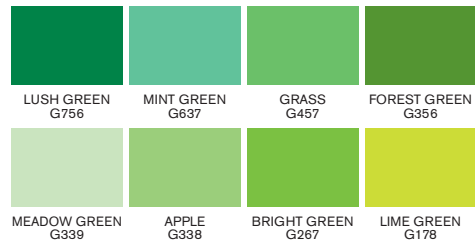

71 + 1 colour chart

SOFT LIME Y828	LEMON Y747	YELLOW Y657	CANARY Y367	SUNFLOWER Y156	APRICOT O538	AMBER O567	PUMPKIN O467
BRIGHT ORANGE O177	RUBY R455	RED R666	POPPY RED R665	BERRY RED R665	MAGENTA M665	MAROON M544	CARMINE R156
PALE PINK R519	ROSE PINK M727	CERISE M647	LILAC V327	PLUM V735	AMETHYST V626	PURPLE V546	PINK PEARL V718
WILD ORCHID V746	INDIGO BLUE V234	ROYAL BLUE V264	AZURE B346	EGYPTIAN BLUE B944	SKY BLUE B137	CYAN C847	COOL AQUA C429
CHINA BLUE B736	CLOUD BLUE B318	PEBBLE BLUE C217	TURQUOISE C247	OCEAN TEAL G956	LUSH GREEN G756	MINT GREEN G637	GRASS G457
FOREST GREEN G356	BRIGHT GREEN G267	APPLE G338	MEADOW GREEN G339	LIME GREEN G178	PRALINE O837	SANDSTONE O928	CHAMPAGNE Y217
SATIN Y129	ALMOND O819	BLUSH O729	DUSKY PINK O518	PUTTY O618	CINNAMON O427	BURNT SIENNA O324	SADDLE BROWN O345
BURNT ORANGE R946	COCOA O535	HENNA O225	FIREBRICK R735				
COOL GREY 1 CG1	COOL GREY 2 CG2	COOL GREY 3 CG3	COOL GREY 4 CG4	COOL GREY 5 CG5			
WARM GREY 1 WG1	WARM GREY 2 WG2	WARM GREY 3 WG3	WARM GREY 4 WG4	WARM GREY 5 WG5			
BLACK XB	BLENDER BL						

▲ Colours unique to promarker brush™

71 + 1 colour chart

yellows

oranges

reds

magentas

violets

black + blender

blues

greens

earth tones

greys

▲ Colours unique to promarker brush™

71 + 1 colour chart

yellows

SOFT LIME Y828	LEMON Y747	YELLOW Y657	CANARY Y367
SUNFLOWER Y156	ALMOND O819	BLUSH O729	APRICOT O538