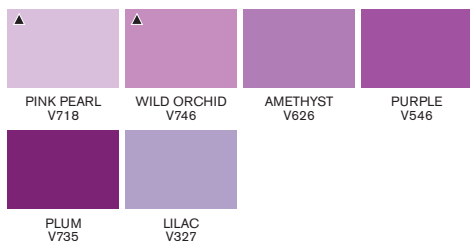

71 + 1 colour chart

SOFT LIME Y828	LEMON Y747	YELLOW Y657	CANARY Y367	SUNFLOWER Y156	APRICOT O538	AMBER O567	PUMPKIN O467
BRIGHT ORANGE O177	RUBY R455	RED R666	POPPY RED R665	BERRY RED R665	MAGENTA M665	MAROON M544	CARMINE R156
PALE PINK R519	ROSE PINK M727	CERISE M647	LILAC V327	PLUM V735	AMETHYST V626	PURPLE V546	PINK PEARL V718
WILD ORCHID V746	INDIGO BLUE V234	ROYAL BLUE V264	AZURE B346	EGYPTIAN BLUE B944	SKY BLUE B137	CYAN C847	COOL AQUA C429
CHINA BLUE B736	CLOUD BLUE B318	PEBBLE BLUE C217	TURQUOISE C247	OCEAN TEAL G956	LUSH GREEN G756	MINT GREEN G637	GRASS G457
FOREST GREEN G356	BRIGHT GREEN G267	APPLE G338	MEADOW GREEN G339	LIME GREEN G178	PRALINE O837	SANDSTONE O928	CHAMPAGNE Y217
SATIN Y129	ALMOND O819	BLUSH O729	DUSKY PINK O518	PUTTY O618	CINNAMON O427	BURNT SIENNA O324	SADDLE BROWN O345
BURNT ORANGE R946	COCOA O535	HENNA O225	FIREBRICK R735				
COOL GREY 1 CG1	COOL GREY 2 CG2	COOL GREY 3 CG3	COOL GREY 4 CG4	COOL GREY 5 CG5			
WARM GREY 1 WG1	WARM GREY 2 WG2	WARM GREY 3 WG3	WARM GREY 4 WG4	WARM GREY 5 WG5			
BLACK XB	BLENDER BL						

▲ Colours unique to promarker brush™

71 + 1 colour chart

yellows

oranges

reds

magentas

violets

black + blender

blues

greens

earth tones

greys

▲ Colours unique to promarker brush™

71 + 1 colour chart

yellows

SOFT LIME Y828	LEMON Y747	YELLOW Y657	CANARY Y367
SUNFLOWER Y156	ALMOND O819	BLUSH O729	APRICOT O538