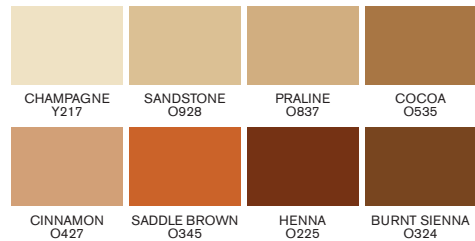

71 + 1 colour chart

SOFT LIME Y828	LEMON Y747	YELLOW Y657	CANARY Y367	SUNFLOWER Y156	APRICOT O538	AMBER O567	PUMPKIN O467
BRIGHT ORANGE O177	RUBY R455	RED R666	POPPY RED R665	BERRY RED R665	MAGENTA M665	MAROON M544	CARMINE R156
PALE PINK R519	ROSE PINK M727	CERISE M647	LILAC V327	PLUM V735	AMETHYST V626	PURPLE V546	PINK PEARL V718
WILD ORCHID V746	INDIGO BLUE V234	ROYAL BLUE V264	AZURE B346	EGYPTIAN BLUE B944	SKY BLUE B137	CYAN C847	COOL AQUA C429
CHINA BLUE B736	CLOUD BLUE B318	PEBBLE BLUE C217	TURQUOISE C247	OCEAN TEAL G956	LUSH GREEN G756	MINT GREEN G637	GRASS G457
FOREST GREEN G356	BRIGHT GREEN G267	APPLE G338	MEADOW GREEN G339	LIME GREEN G178	PRALINE O837	SANDSTONE O928	CHAMPAGNE Y217
SATIN Y129	ALMOND O819	BLUSH O729	DUSKY PINK O518	PUTTY O618	CINNAMON O427	BURNT SIENNA O324	SADDLE BROWN O345
BURNT ORANGE R946	COCOA O535	HENNA O225	FIREBRICK R735				
COOL GREY 1 CG1	COOL GREY 2 CG2	COOL GREY 3 CG3	COOL GREY 4 CG4	COOL GREY 5 CG5			
WARM GREY 1 WG1	WARM GREY 2 WG2	WARM GREY 3 WG3	WARM GREY 4 WG4	WARM GREY 5 WG5			
BLACK XB	BLENDER BL						

▲ Colours unique to promarker brush™

71 + 1 colour chart

yellows

oranges

reds

magentas

violets

black + blender

blues

greens

earth tones

greys

▲ Colours unique to promarker brush™

71 + 1 colour chart

yellows

SOFT LIME Y828	LEMON Y747	YELLOW Y657	CANARY Y367
SUNFLOWER Y156	ALMOND O819	BLUSH O729	APRICOT O538