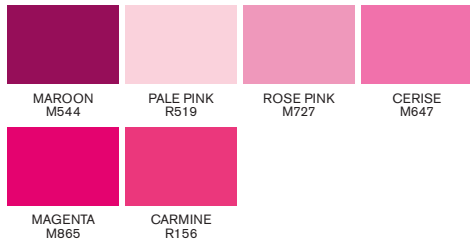

71 + 1 colour chart

SOFT LIME Y828	LEMON Y747	YELLOW Y657	CANARY Y367	SUNFLOWER Y156	APRICOT O538	AMBER O567	PUMPKIN O467
BRIGHT ORANGE O177	RUBY R455	RED R666	POPPY RED R665	BERRY RED R665	MAGENTA M665	MAROON M544	CARMINE R156
PALE PINK R519	ROSE PINK M727	CERISE M647	LILAC V327	PLUM V735	AMETHYST V626	PURPLE V546	PINK PEARL V718
WILD ORCHID V746	INDIGO BLUE V234	ROYAL BLUE V264	AZURE B346	EGYPTIAN BLUE B944	SKY BLUE B137	CYAN C847	COOL AQUA C429
CHINA BLUE B736	CLOUD BLUE B318	PEBBLE BLUE C217	TURQUOISE C247	OCEAN TEAL G956	LUSH GREEN G756	MINT GREEN G637	GRASS G457
FOREST GREEN G356	BRIGHT GREEN G267	APPLE G338	MEADOW GREEN G339	LIME GREEN G178	PRALINE O837	SANDSTONE O928	CHAMPAGNE Y217
SATIN Y129	ALMOND O819	BLUSH O729	DUSKY PINK O518	PUTTY O618	CINNAMON O427	BURNT SIENNA O324	SADDLE BROWN O345
BURNT ORANGE R946	COCOA O535	HENNA O225	FIREBRICK R735				
COOL GREY 1 CG1	COOL GREY 2 CG2	COOL GREY 3 CG3	COOL GREY 4 CG4	COOL GREY 5 CG5			
WARM GREY 1 WG1	WARM GREY 2 WG2	WARM GREY 3 WG3	WARM GREY 4 WG4	WARM GREY 5 WG5			
BLACK XB	BLENDER BL						

▲ Colours unique to promarker brush™

71 + 1 colour chart

yellows

oranges

reds

magentas

violets

black + blender

blues

greens

earth tones

greys

▲ Colours unique to promarker brush™

71 + 1 colour chart

yellows

SOFT LIME Y828	LEMON Y747	YELLOW Y657	CANARY Y367
SUNFLOWER Y156	ALMOND O819	BLUSH O729	APRICOT O538