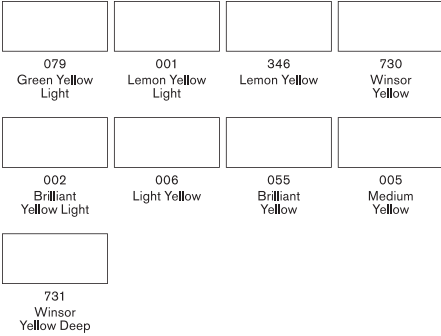

WINSOR & NEWTON

PIGMENT MARKER™

yellows